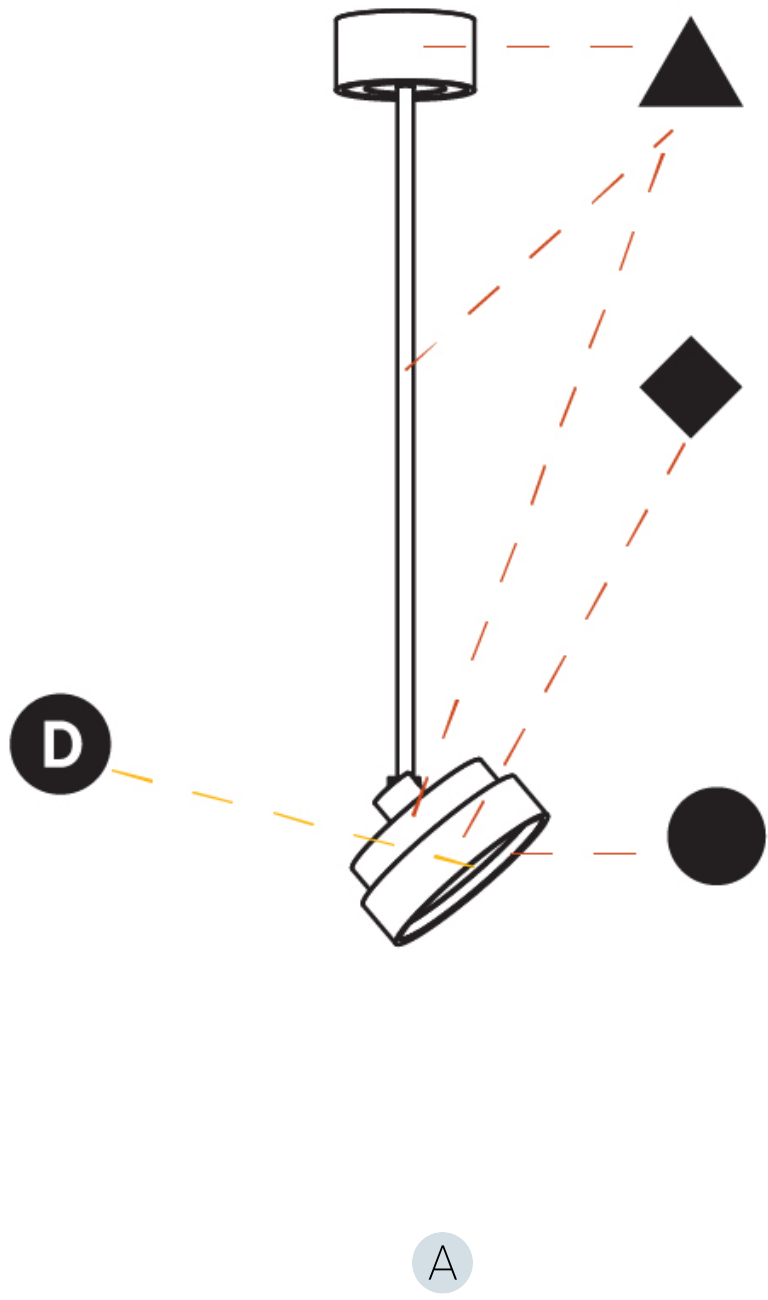

SIGN DIVA FLEX KORONA SUSPENSION

A30861-

PROJECT	_____
TYPE	_____
SPECIFIER	_____
QUANTITY	_____
DATE	_____