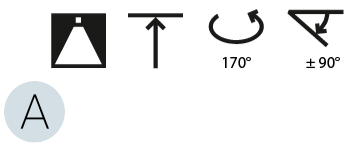

GENERAL

Series: Sign Diva Flex
Subseries: Sign Diva Flex Korona
Brand: Prolicht
Division: Architectural
Mounting Type: Suspension
Mounting Location: Ceiling
Subcategory: Pendant

PHYSICAL

Shape: Round
Diameter (mm): 200
Diameter (in): 7 7/8
Height (mm): 870
Height (in): 34 1/4
Light Distribution: Adjustable / Direct
Weight (kg): 2.007
Weight (lbs): 4.42
Diffuser: PMMA - Opal / Micro-Prism / Sparkling Secret / Vintage Industrial
Fixture Finish: SSR / BKV / CWI / CRY / HAB / UFT / ITA / RUA / FTG / MYG / LOD / PUS / FRO / FUP / KIA / POP / BLS / SPG / MEY / GOH / GUM / CHC / COM / ABZ / JAG / OBR / MOS / ROR
Fixture Material: Extruded Aluminum / Steel

ELECTRICAL

Lamp Type: LED (Zhaga Standard)
Input Wattage (W): 12.1
Total Output Wattage (W): 11
Dimming: Tri-Mode (Non-Dimming and Phase Dimming (120Vac only) and 0-10V Dimming)
Driver Included: Yes
Driver Location: Integrated
Driver Type: Constant Current - Universal
Driver Class: Class 2
Input Voltage (V): 120 - 277
Constant Current (MA): 350

LED

Color Temperature (°K): 2700 / 3000 / 3500 / 4000
Max. Delivered Lumen (lm): 836 / 895 / 903 / 921
Nominal Lumen (lm): 1280 / 1370 / 1382 / 1410
CRI: >90 CRI
Lamp Life (hrs): 50000

OPTICAL

Adjustability: Rotational 170°; Tilt 90°

RATINGS AND CERTIFICATIONS

Certified By: Certified for North American Standards
IP rating: IP20