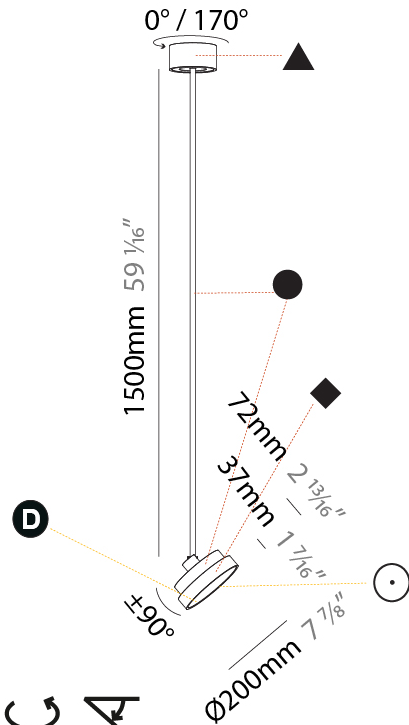

PHYSICAL

| |
|---------------------------------------------------------------------------------------------------------------------------------------------------------------------------------------|
| Shape: Round |
| Diameter (mm): 200 |
| Diameter (in): 7 7/8 |
| Height (mm): 870 |
| Depth (mm): 86 |
| Height (in): 34 1/4 |
| Depth (in): 3 3/8 |
| Light Distribution: Adjustable / Direct |
| Weight (kg): 2.007 |
| Weight (lbs): 4.42 |
| Diffuser: PMMA - Opal / Micro-Prism / Sparkling Secret / Vintage Industrial |
| Fixture Finish: SSR / BKV / CWI / CRY / HAB / UFT / ITA / RUA / FTG / MYG / LOD / PUS / FRO / FUP / KIA / POP / BLS / SPG / MEY / GOH / GUM / CHC / COM / ABZ / JAG / OBR / MOS / ROR |
| Fixture Material: Extruded Aluminum / Steel |

PHYSICAL

| |
|---------------------------------------------------------------------------------------------------------------------------------------------------------------------------------------|
| Shape: Round |
| Diameter (mm): 200 |
| Diameter (in): 7 7/8 |
| Height (mm): 1620 |
| Height (in): 63 3/4 |
| Light Distribution: Adjustable / Direct |
| Weight (kg): 2.007 |
| Weight (lbs): 4.42 |
| Diffuser: PMMA - Opal / Micro-Prism / Sparkling Secret / Vintage Industrial |
| Fixture Finish: SSR / BKV / CWI / CRY / HAB / UFT / ITA / RUA / FTG / MYG / LOD / PUS / FRO / FUP / KIA / POP / BLS / SPG / MEY / GOH / GUM / CHC / COM / ABZ / JAG / OBR / MOS / ROR |
| Fixture Material: Extruded Aluminum / Steel |

OPTICAL

| |
|------------------------------------------|
| Adjustability: Rotational 170°; Tilt 90° |
|------------------------------------------|

RATINGS AND CERTIFICATIONS

| |
|------------------------------------------------------|
| Certified By: Certified for North American Standards |
| IP rating: IP20 |