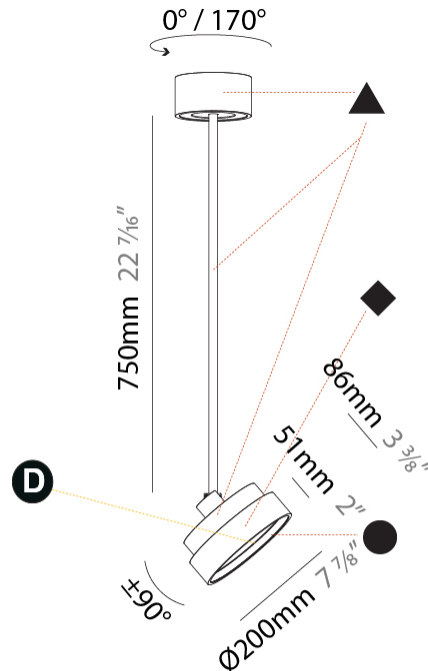

GENERAL

Series: Sign Diva Flex
Subseries: Sign Diva Flex Korona
Brand: Prolicht
Division: Architectural
Mounting Type: Suspension
Mounting Location: Ceiling
Subcategory: Pendant

PHYSICAL

Shape: Round
Diameter (mm): 200
Diameter (in): 7 7/8
Height (mm): 870
Height (in): 34 1/4
Light Distribution: Adjustable / Direct
Weight (kg): 2.007
Weight (lbs): 4.42
Diffuser: PMMA - Opal / Micro-Prism / Sparkling Secret / Vintage Industrial
Fixture Finish: SSR / BKV / CWI / CRY / HAB / UFT / ITA / RUA / FTG / MYG / LOD / PUS / FRO / FUP / KIA / POP / BLS / SPG / MEY / GOH / GUM / CHC / COM / ABZ / JAG / OBR / MOS / ROR
Fixture Material: Extruded Aluminum / Steel

ELECTRICAL

Lamp Type: LED (Zhaga Standard)
Input Wattage (W): 12.1
Total Output Wattage (W): 11
Dimming: Tri-Mode (Non-Dimming and Phase Dimming (120Vac only) and 0-10V Dimming)
Driver Included: Yes
Driver Location: Integrated
Driver Type: Constant Current - Universal
Driver Class: Class 2
Input Voltage (V): 120 - 277
Constant Current (MA): 350

LED

Color Temperature (°K): 2700 / 3000 / 3500 / 4000
Max. Delivered Lumen (lm): 836 / 895 / 903 / 921
Nominal Lumen (lm): 1280 / 1370 / 1382 / 1410
CRI: >90 CRI
Lamp Life (hrs): 50000

OPTICAL

Adjustability: Rotational 170°; Tilt 90°

RATINGS AND CERTIFICATIONS

Certified By: Certified for North American Standards
IP rating: IP20