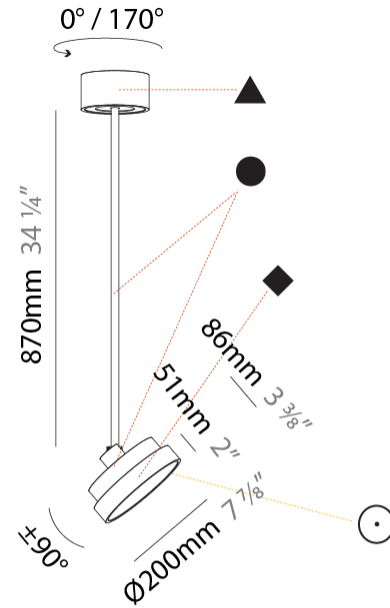

PHYSICAL

| |
|---------------------------------------------------------------------------------------------------------------------------------------------------------------------------------------|
| Shape: Round |
| Diameter (mm): 200 |
| Diameter (in): 7 7/8 |
| Height (mm): 870 |
| Depth (mm): 86 |
| Height (in): 34 1/4 |
| Depth (in): 3 3/8 |
| Light Distribution: Adjustable / Direct |
| Weight (kg): 2.007 |
| Weight (lbs): 4.42 |
| Diffuser: PMMA - Opal / Micro-Prism / Sparkling Secret / Vintage Industrial |
| Fixture Finish: SSR / BKV / CWI / CRY / HAB / UFT / ITA / RUA / FTG / MYG / LOD / PUS / FRO / FUP / KIA / POP / BLS / SPG / MEY / GOH / GUM / CHC / COM / ABZ / JAG / OBR / MOS / ROR |
| Fixture Material: Extruded Aluminum / Steel |

OPTICAL

| |
|------------------------------------------|
| Adjustability: Rotational 170°; Tilt 90° |
|------------------------------------------|

RATINGS AND CERTIFICATIONS

| |
|------------------------------------------------------|
| Certified By: Certified for North American Standards |
| IP rating: IP20 |

PHYSICAL

| |
|---------------------------------------------------------------------------------------------------------------------------------------------------------------------------------------|
| Shape: Round |
| Diameter (mm): 200 |
| Diameter (in): 7 7/8 |
| Height (mm): 1620 |
| Height (in): 63 3/4 |
| Light Distribution: Adjustable / Direct |
| Weight (kg): 2.007 |
| Weight (lbs): 4.42 |
| Diffuser: PMMA - Opal / Micro-Prism / Sparkling Secret / Vintage Industrial |
| Fixture Finish: SSR / BKV / CWI / CRY / HAB / UFT / ITA / RUA / FTG / MYG / LOD / PUS / FRO / FUP / KIA / POP / BLS / SPG / MEY / GOH / GUM / CHC / COM / ABZ / JAG / OBR / MOS / ROR |
| Fixture Material: Extruded Aluminum / Steel |