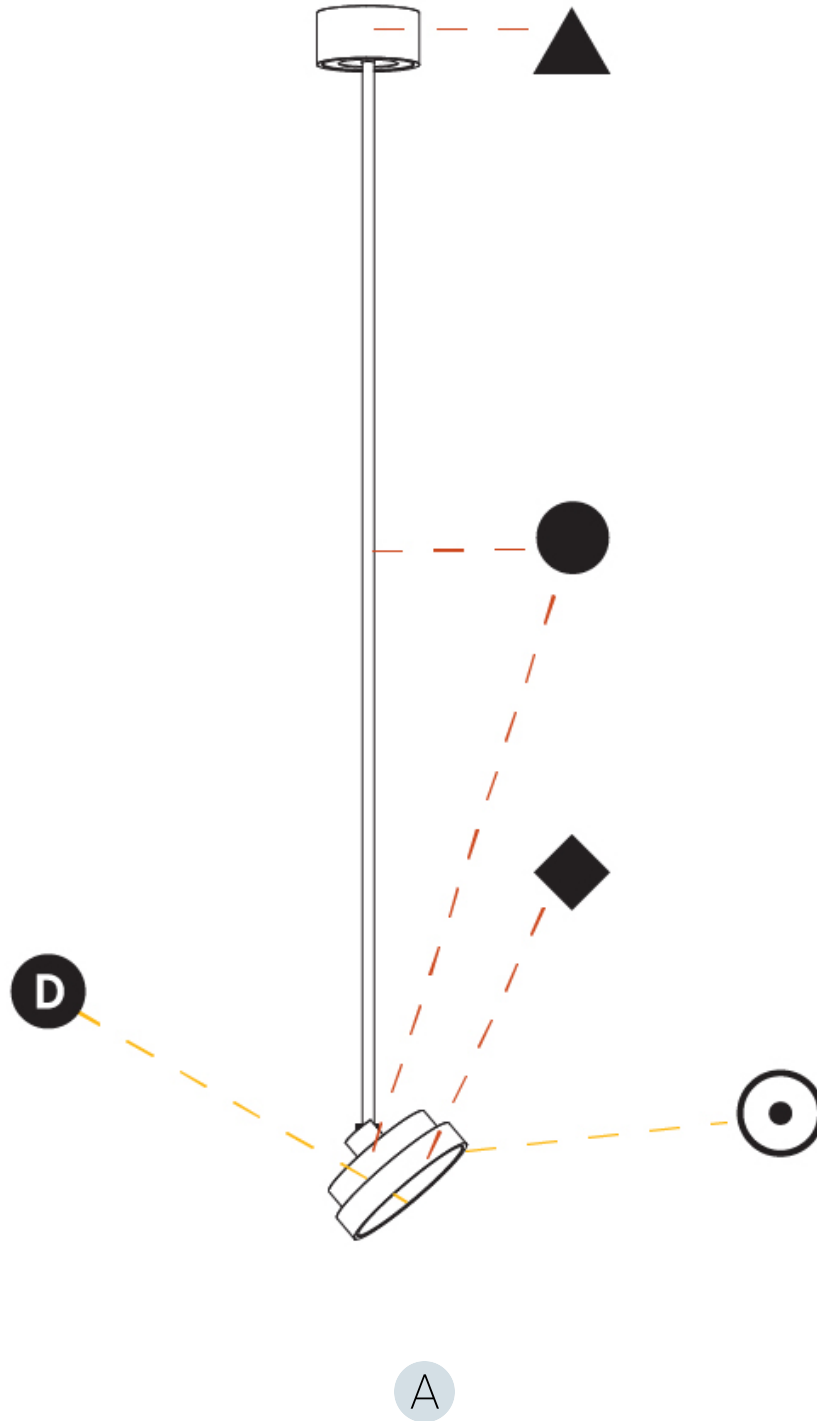

SIGN DIVA FLEX SUSPENSION

A30852-

PROJECT
TYPE
SPECIFIER
QUANTITY
DATE